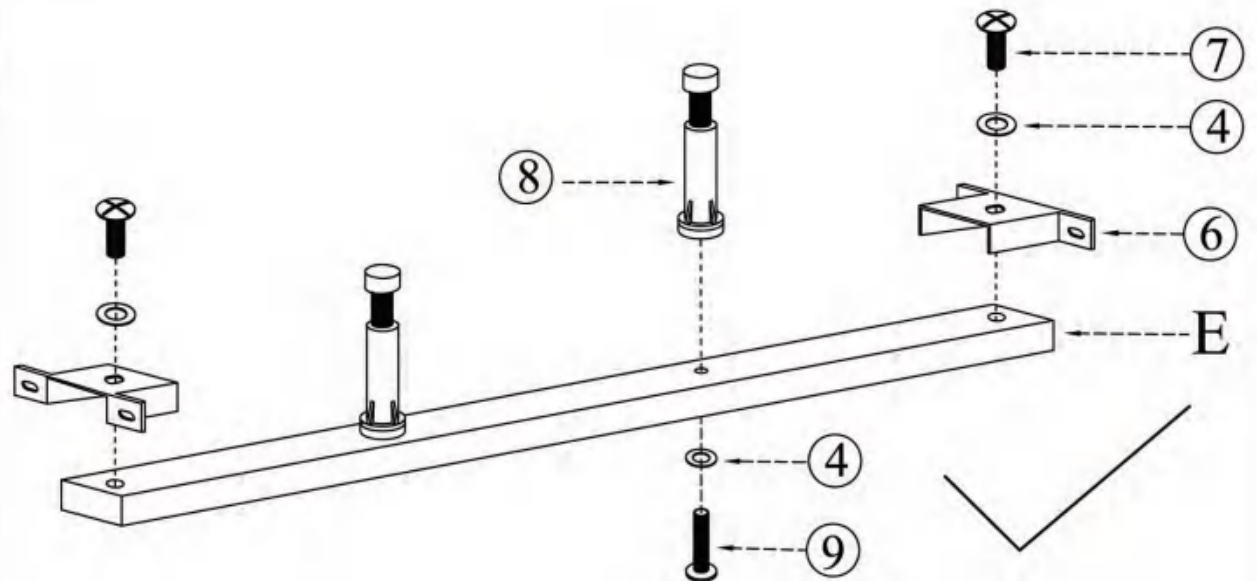

STEP 1.

STEP 2.

PARTS AND HARDWARE.

	
Center Rail E X 1	Washers ④ X 4
	
Brackets ⑥ X 2	Bolts(m8*25) ⑦ X 2
	
Plastic Support legs ⑧ X 2	Bolts (M8*40) ⑨ X 2

NOTES.

Thank you for purchasing this quality product! Be sure to check all packing material careful for small part that may have come loose inside the carton during shipping.

CAUTION: The item is heavy, assembly should be performed by two people.

STEP 3.

PARTS AND HARDWARE.

	
Washers ④ X 4	Bolts(m8*25) ⑦ X 4
	
Screws(m8*32) ⑩ X 42	Slats F X 1

NOTES.

Thank you for purchasing this quality product!
Be sure to check all packing material careful
for small part that may have come loose
inside the carton during shipping.