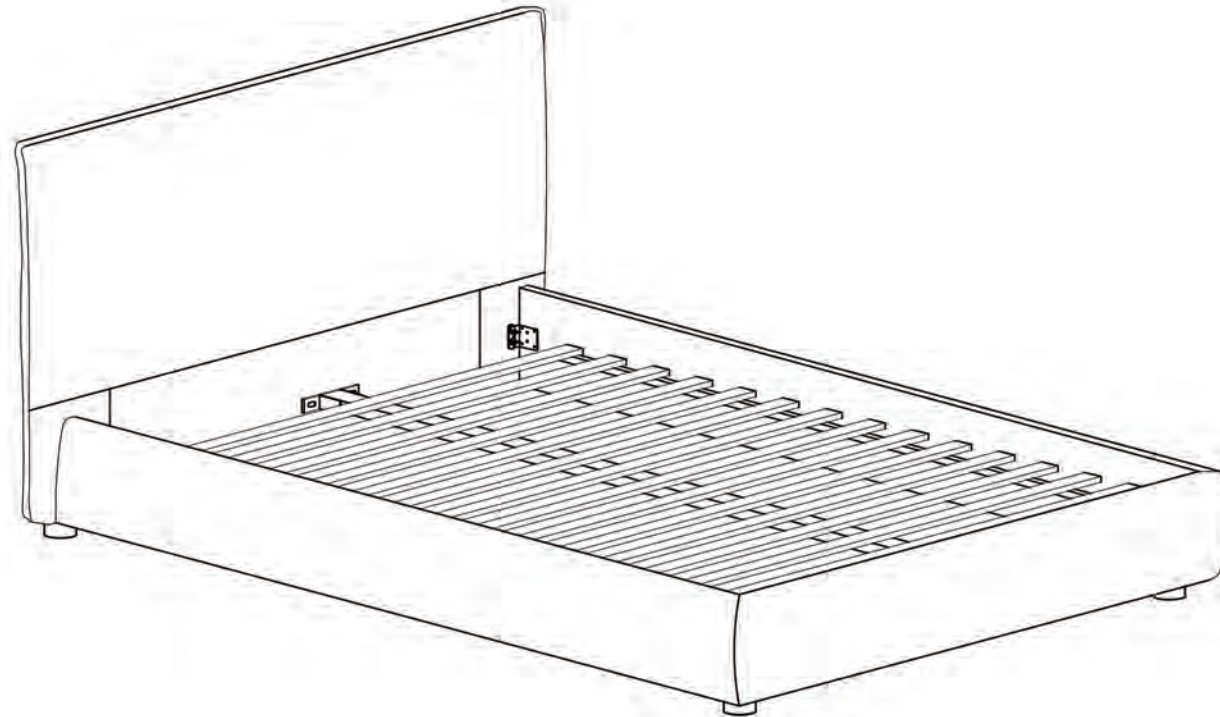

MOE'S

home collection

ASSEMBLY INSTRUCTIONS.

LUZON KING BED GREYSTONE

RN-1130-15

THANK YOU FOR YOUR PURCHASE!

PARTS AND HARDWARE.

	
Feet	Gold Bolt (m8*18)
① X 4	② X 4
	
Allen Key	Washers (m8)
③ X 1	④ X 8
	
Brackets	Bolts(m8*25)
⑤ X 2	⑦ X 8
	
Headboard	Footboard
A X 1	B X 1
	
Right Side Rail	Left Side Rail
C X 1	D X 1

NOTES.

Thank you for purchasing this quality product! Be sure to check all packing material careful for small part that may have come loose inside the carton during shipping.

CAUTION: The item is heavy, assembly should be performed by two people.

STEP 1.

STEP 2.

PARTS AND HARDWARE.

	
Center Rail E X 1	Washers ④ X 4
	
Brackets ⑥ X 2	Bolts(m8*25) ⑦ X 2
	
Plastic Support legs ⑧ X 2	Bolts (M8*40) ⑨ X 2

NOTES.

Thank you for purchasing this quality product! Be sure to check all packing material careful for small part that may have come loose inside the carton during shipping.