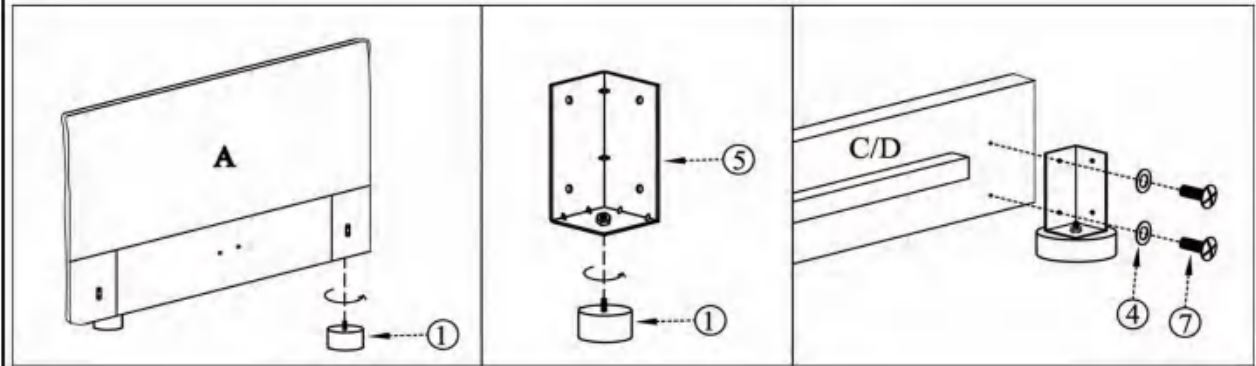

MOE'S

home collection

ASSEMBLY INSTRUCTIONS.

LUZON KING BED GREYSTONE

RN-1130-15

THANK YOU FOR YOUR PURCHASE!

PARTS AND HARDWARE.

	
Feet	Gold Bolt (m8*18)
① X 4	② X 4
	
Allen Key	Washers (m8)
③ X 1	④ X 8
	
Brackets	Bolts(m8*25)
⑤ X 2	⑦ X 8
	
Headboard	Footboard
A X 1	B X 1
	
Right Side Rail	Left Side Rail
C X 1	D X 1

STEP 1.

STEP 2.

PARTS AND HARDWARE.

	
Center Rail E X 1	Washers ④ X 4
	
Brackets ⑥ X 2	Bolts(m8*25) ⑦ X 2
	
Plastic Support legs ⑧ X 2	Bolts (M8*40) ⑨ X 2

NOTES.

Thank you for purchasing this quality product! Be sure to check all packing material careful for small part that may have come loose inside the carton during shipping.